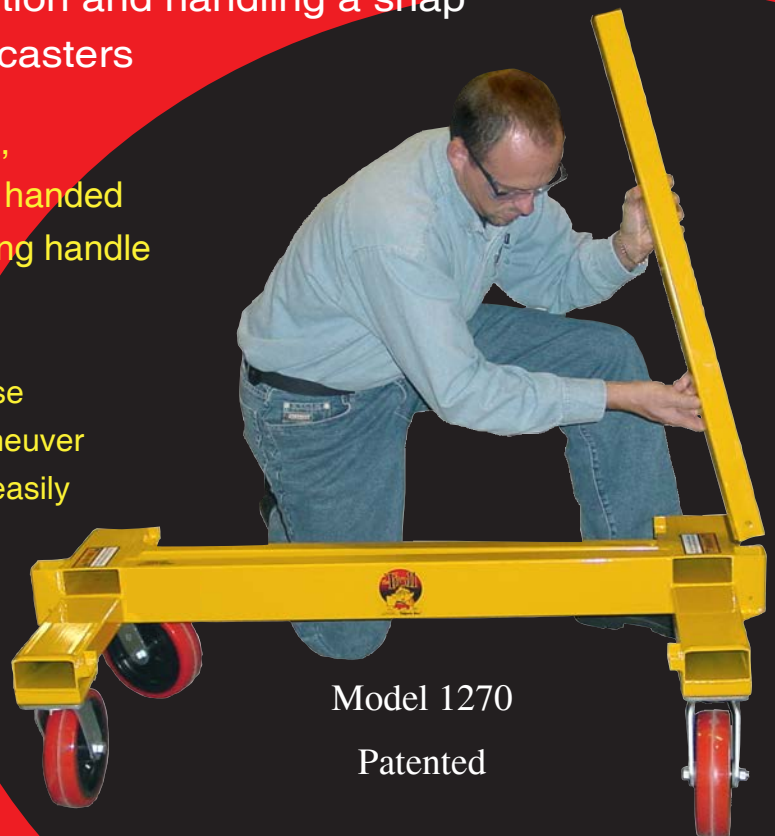

The Troll[®]

by **Telpro Inc.**

DRYWALL & MATERIAL HANDLING CART

BRUTE STRENGTH & MULTI-FUNCTION,

You'll never find more cart for your money:

- 3,000 lb. load rating
- Unique open front and back design makes tight corners and narrow spaces easy to handle
- Converts to a flatbed for hauling or storing buckets, tools, or other job related necessities
- Arms store compactly on board making transportation and handling a snap
- 4 swivel casters

Fold & store,
creates 1 handed
carrying handle

- Multi-Purpose
- Easy to maneuver
- Transports easily
- Versatile
- Heavy Duty

Model 1270

Patented

www.telproinc.com

7251 South 42nd Street Grand Forks, ND 58201 1.800.448.0822 for more info or visit us @ www.telproinc.com