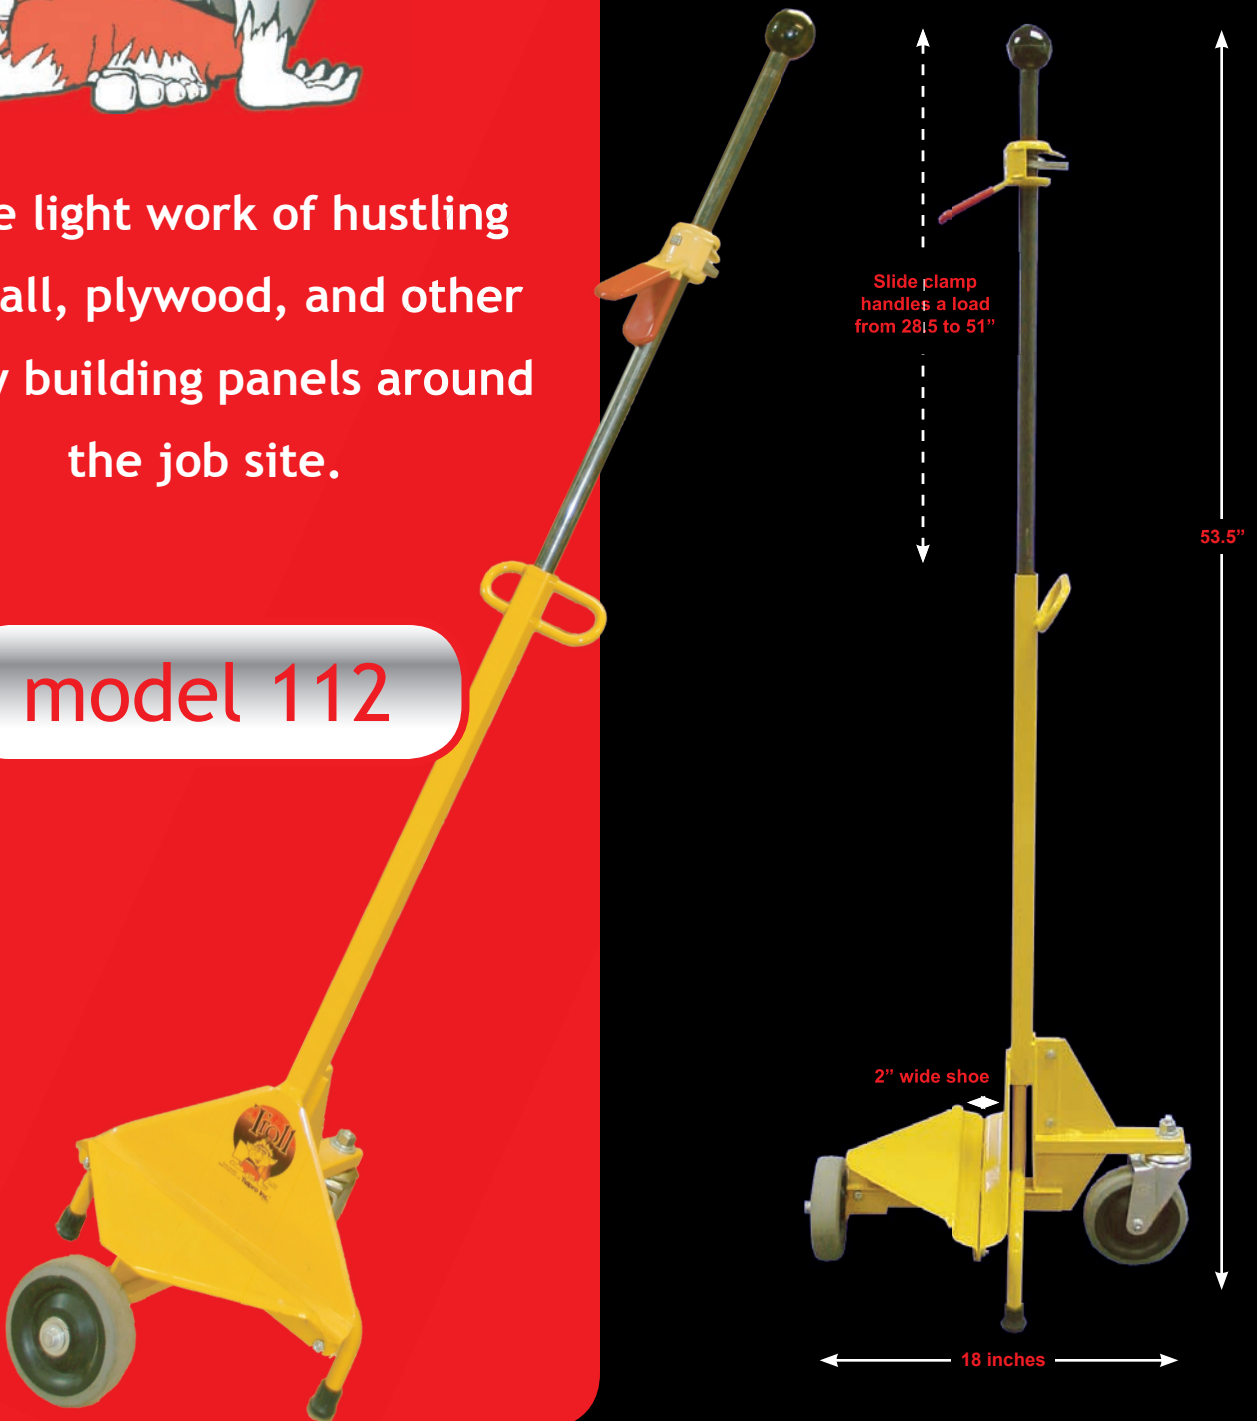

**the Troll**

# Panel Handler

*Ergonomically designed,  
The Troll® model 112  
saves TIME, MONEY, &  
your BACK!*

Make light work of hustling  
drywall, plywood, and other  
heavy building panels around  
the job site.

# Panel Handler

**Ergonomically designed**

Make fast, safe work of handling loads in tight quarters with the patented omni-directional design.

**Easy to Use:** Just tilt back The Troll® on the swivel caster, pull it away from the wall and you're off! Use the same tilting action to position The Troll® for easy off-loading when you reach your destination.